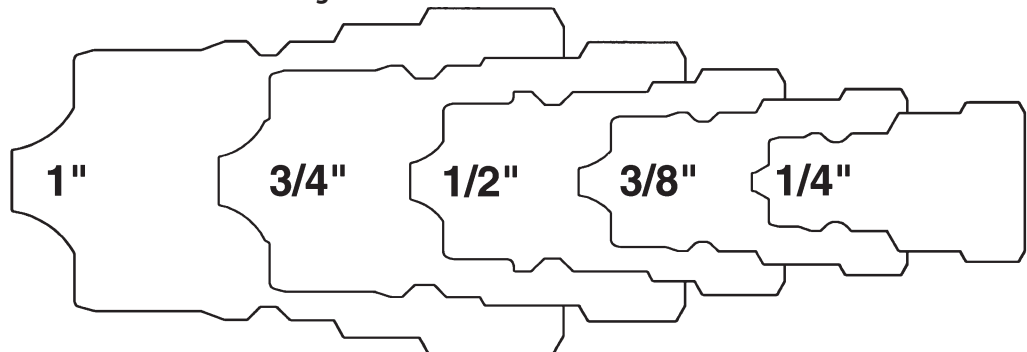

K-Series Hydraulic Couplings

ISO-A Interchange Dust Caps / Plugs

Body Size	Nitrile Part #
1/4"	2KDP-K2DC
3/8"	3KDP-K3DC
3/4"	6KDP-K6DC
1"	8KDP-K8DC

ISO-A Interchange Color Coded Dust Plugs

Body Size	Color	Nitrile Part #
1/2"	black	4KDP
	red	4K-R-DP
	orange	4K-O-DP
	yellow	4K-Y-DP
	green	4K-G-DP
	blue	4K-B-DP

ISO-A Interchange Color Coded Dust Caps

Body Size	Color	Nitrile Part #
1/2"	black	K4DC
	red	K4-R-DC
	orange	K4-O-DC
	yellow	K4-Y-DC
	green	K4-G-DC
	blue	K4-B-DC

K

Plug Profiles

Industry/Competitor Interchange