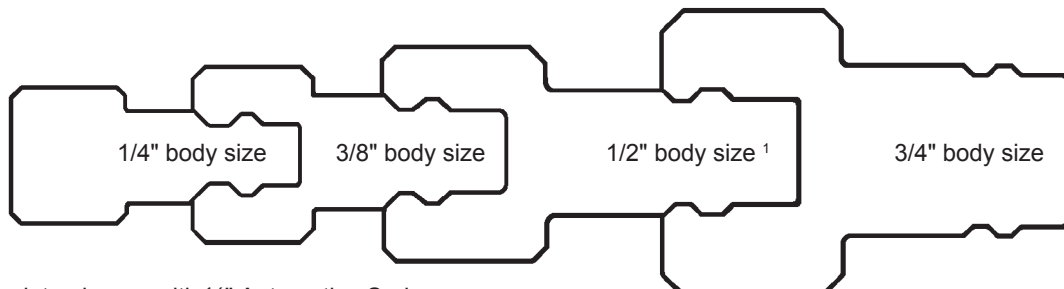

DF-Series Industrial Pneumatic Couplings
Automatic Push-Loc Barb Couplers

Body Size	Hose ID	Brass Part #
1/4"	1/4"	2DB2-B
	3/8"	2DB3-B
3/8"	3/8"	3DB3-B
1/2"	1/2"	4DB4-B

Manual Push-Loc Barb Couplers

Body Size	Hose ID	Brass Part #	Steel Part #
1/4"	1/4"	2FB2-B	---
	3/8"	2FB3-B	---
3/8"	1/4"	---	3FB2
	3/8"	---	3FB3
	1/2"	---	3FB4
1/2"	3/8"	---	4FB3
	1/2"	---	4FB4

brass

steel

Push-Loc Hose Barb Plugs

Body Size	Hose ID	Brass Part #	Steel	
			Previous Part #	Part #
1/4"	1/4"	D2B2-B	DCP2142L	D2B2
	3/8"	---	---	D2B3
3/8"	1/4"	---	---	D3B2
	3/8"	---	DCP2544L	D3B3
	1/2"	---	---	D3B4
1/2"	1/2"	---	---	D4B4
3/4"	3/4"	---	---	D6B6

brass

steel

Automatic Reusable Barb Couplers

Body Size	Hose ID X OD	Brass Part #
1/4"	1/4" x 1/2"	2DE2-B
	1/4" x 5/8"	2DH2-B
	3/8" x 11/16"	2DK3-B
	3/8" x 3/4"	2DL3-B

Reusable Barb Plugs

Body Size	Hose ID X OD	Steel Part #
1/4"	1/4" x 1/2"	D2E2
	1/4" x 5/8"	D2H2
	3/8" x 11/16"	D2K3
	3/8" x 3/4"	D2L3

DF-Series Actual Size Profile Charts

¹ 1/2" may also interchange with 1/2" Automotive Series