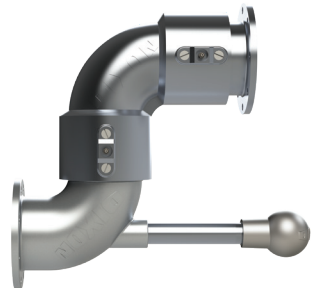

Loading Arm Swivels

C

style 30, short radius

style 30, long radius

style 40

style 50

Features

- TTMA-flanged aluminum loading arm swivel
- Optional D-handle or ball handle is used to guide the connection of the API load coupler to the adapter on the tank truck
- Optional long radius elbow improves the flow into the API load coupler and provides spacing between the load arm and the tank truck
- Can be used with flange extensions and other TTMA flanged accessories
- Available seals include: nitrile rubber, FKM, low temperature FKM, EPDM, or food-grade nitrile

Loading Arm Swivel Replacement Parts

Description	Part #
1" schedule 80 aluminum nipple	ATN100X7
ball-style handle	100BHAN-AL
D-Style heavy-duty shovel handle	100DHAN-AL
3" nitrile rubber seal kit	3RKOBU
4" nitrile rubber seal kit	4RKOBU
3" FKM-A seal kit	3RKOVIVI
4" FKM-A seal kit	4RKOVIVI