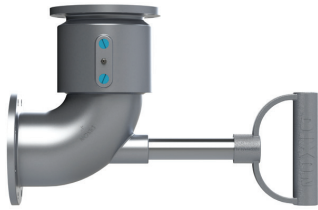

Loading Arm Swivels

C

style 30, short radius

style 30, long radius

style 40

style 50

Features

- TTMA-flanged aluminum loading arm swivel
- Optional D-handle or ball handle is used to guide the connection of the API load coupler to the adapter on the tank truck
- Optional long radius elbow improves the flow into the API load coupler and provides spacing between the load arm and the tank truck
- Can be used with flange extensions and other TTMA flanged accessories
- Available seals include: nitrile rubber, FKM, low temperature FKM, EPDM, or food-grade nitrile

Loading Arm Swivel Replacement Parts

Description	Part #
1" schedule 80 aluminum nipple	ATN100X7
ball-style handle	100BHAN-AL
D-Style heavy-duty shovel handle	100DHAN-AL
3" nitrile rubber seal kit	3RKOBU
4" nitrile rubber seal kit	4RKOBU
3" FKM-A seal kit	3RKOVIVI
4" FKM-A seal kit	4RKOVIVI