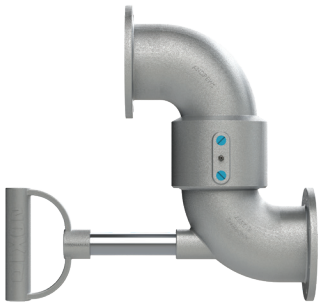

Loading Arm Swivels

C

style 30, short radius

style 30, long radius

style 40

style 50

Features

- TTMA-flanged aluminum loading arm swivel
- Optional D-handle or ball handle is used to guide the connection of the API load coupler to the adapter on the tank truck
- Optional long radius elbow improves the flow into the API load coupler and provides spacing between the load arm and the tank truck
- Can be used with flange extensions and other TTMA flanged accessories
- Available seals include: nitrile rubber, FKM, low temperature FKM, EPDM, or food-grade nitrile

Loading Arm Swivel Replacement Parts

Description	Part #
1" schedule 80 aluminum nipple	ATN100X7
ball-style handle	100BHAN-AL
D-Style heavy-duty shovel handle	100DHAN-AL
3" nitrile rubber seal kit	3RKOBU
4" nitrile rubber seal kit	4RKOBU
3" FKM-A seal kit	3RKOVIVI
4" FKM-A seal kit	4RKOVIVI